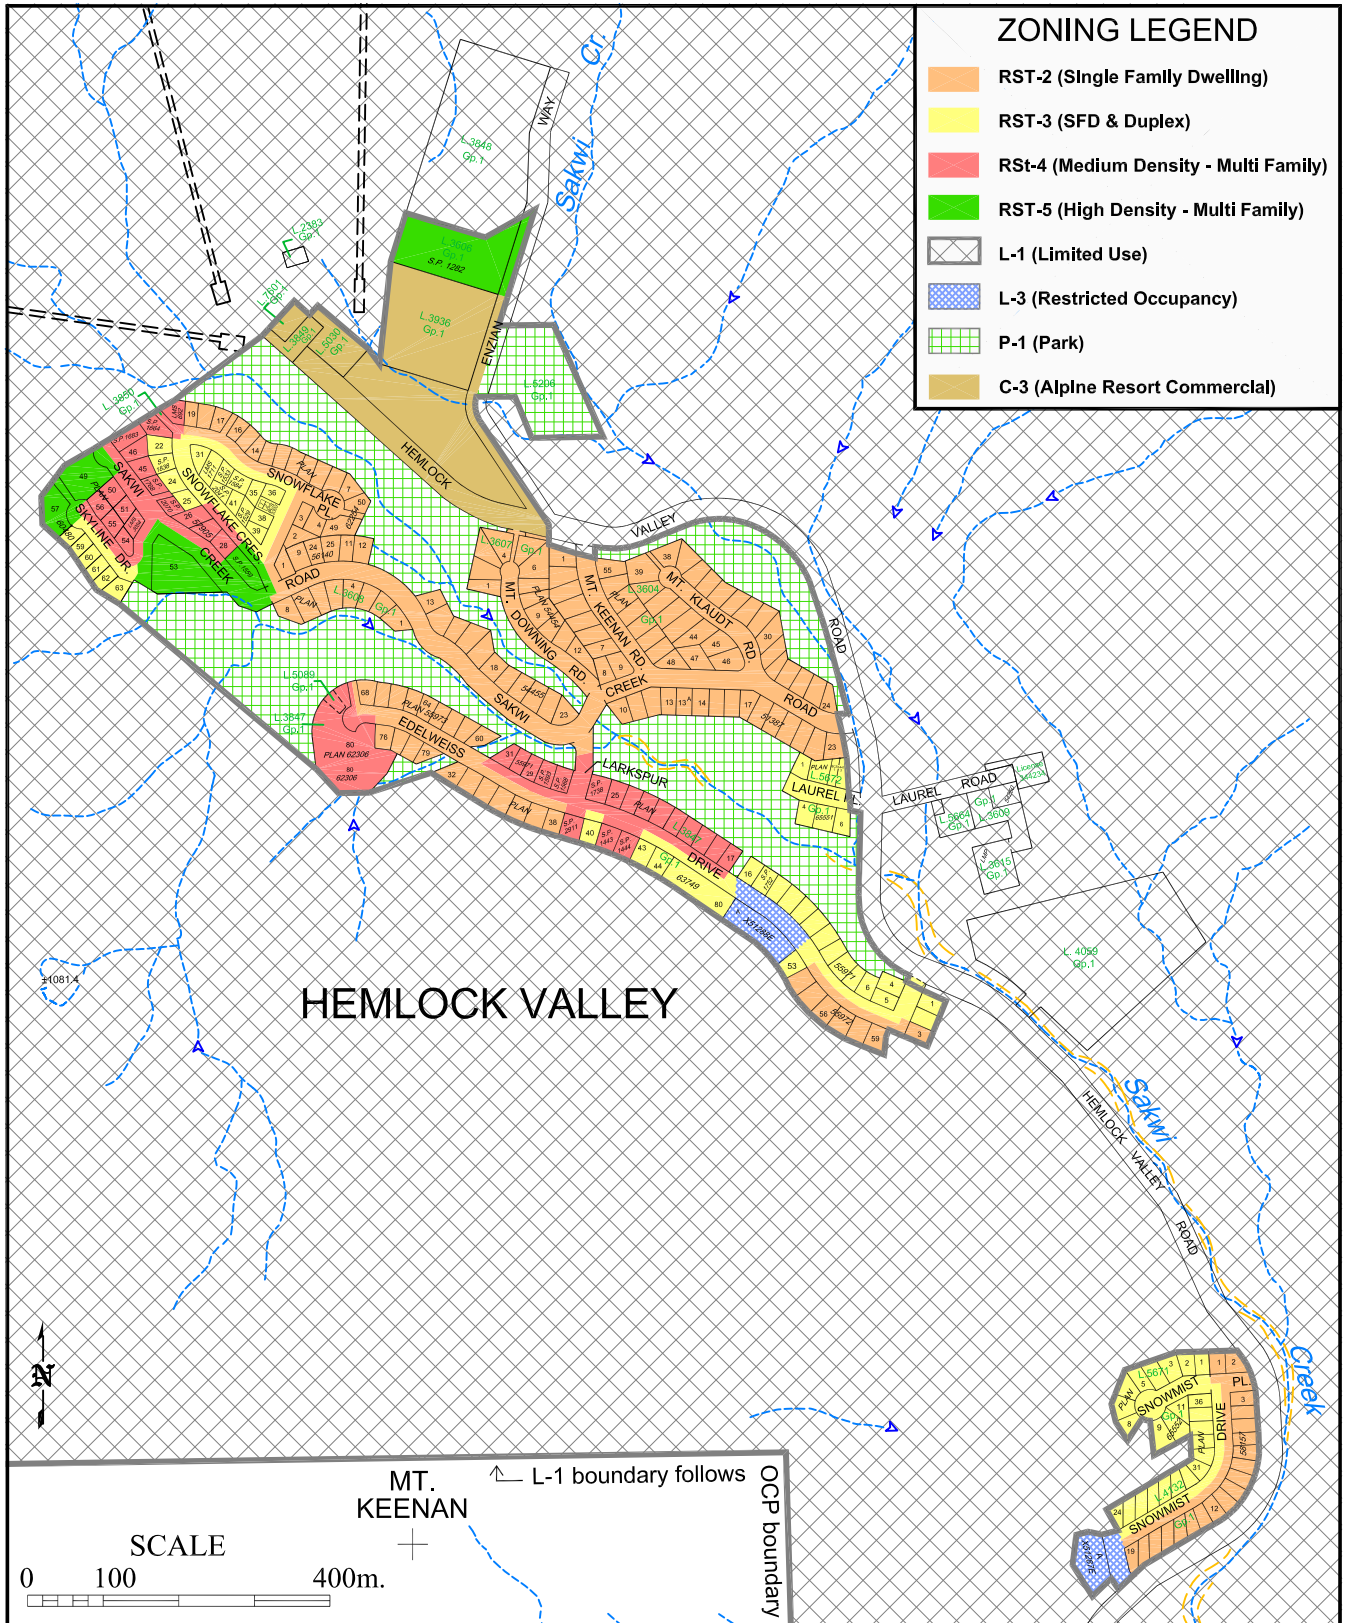

ZONING LEGEND

- RST-2 (Single Family Dwelling)
- RST-3 (SFD & Duplex)
- RSt-4 (Medium Density - Multi Family)
- RST-5 (High Density - Multi Family)
- L-1 (Limited Use)
- L-3 (Restricted Occupancy)
- P-1 (Park)
- C-3 (Alpine Resort Commercial)

HEMLOCK VALLEY

SCALE

0 100 400m.

MT. KEENAN

L-1 boundary follows

OCP boundary